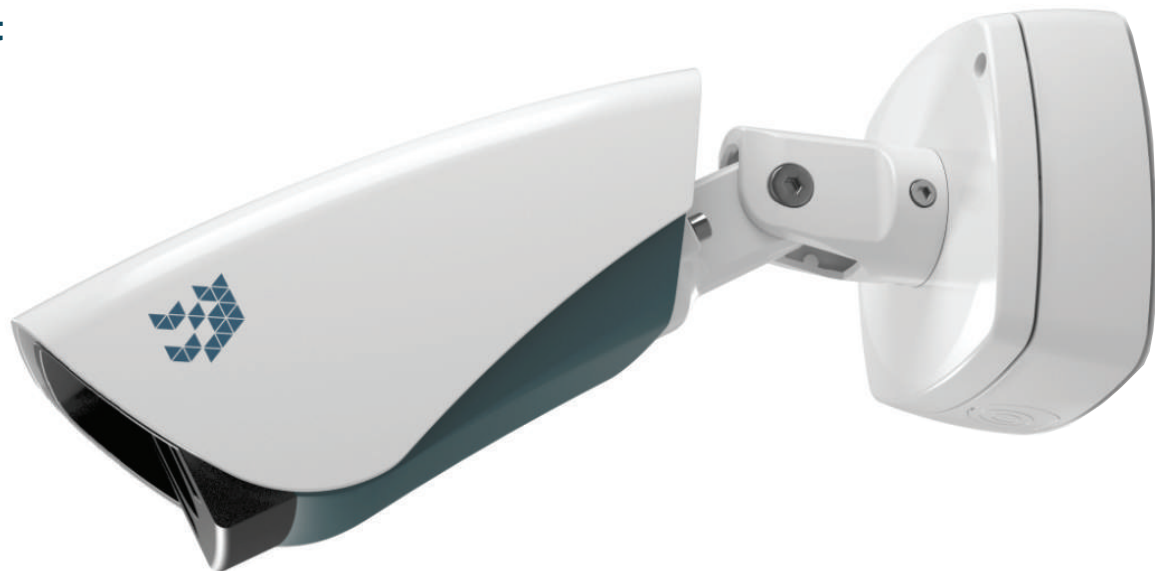

# Pro-view Series

**KIARA 2MP | 5MP | 4K**

Pro-view series cameras are characterized by Spark patented smart backplate UNICA, allowing fast and effortless camera maintenance. They are the perfect balance between design and performance, with elegant housing that can withstand hostile environments.

- ▶ **Motorized Bullet**
- ▶ **Video Analytics**
- ▶ **Adaptive IR**
- ▶ **UNICA Smart Backplate**
- ▶ **Outdoor-Ready**
- ▶ **ONVIF Compliant**